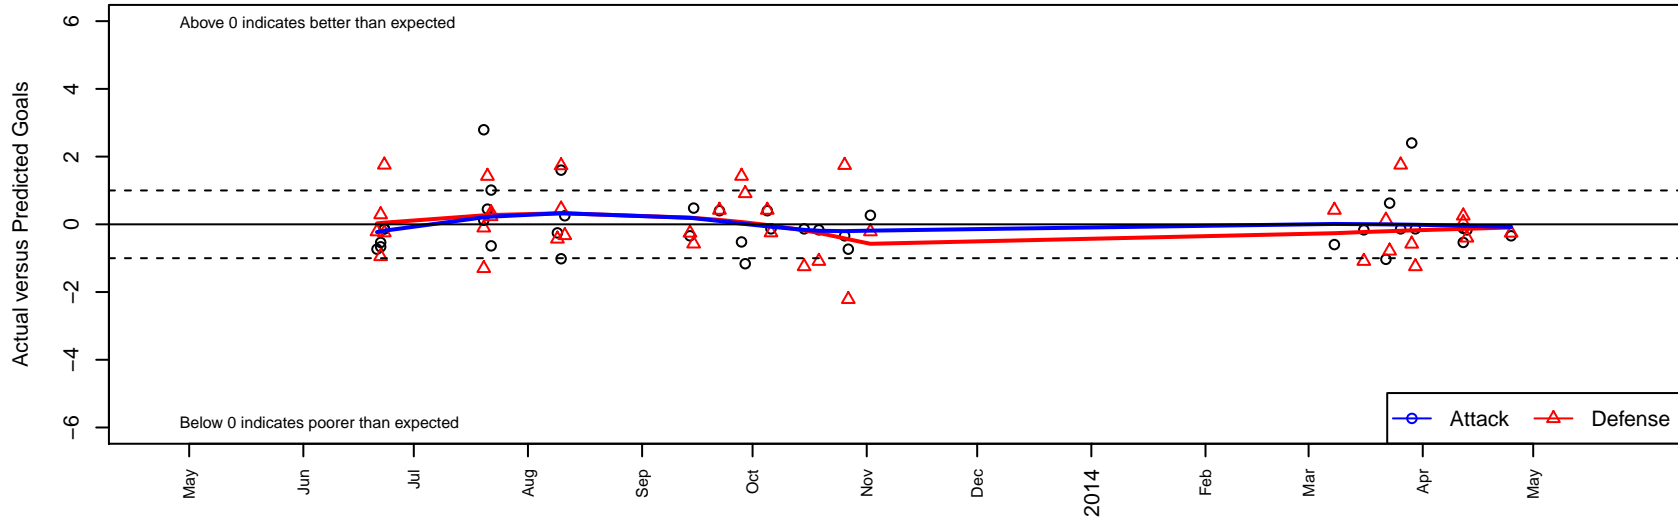

PSPL WSPL U14

Spr PSPL Super League U14

WA Cup GU14 Gold/Silver U14

Spokane Foxes Red G99

Dots are actual minus expected GF (blue circles) and GA (red triangles).
Blue line is smoothed change in attack strength. Red is smoothed change in defense strength.